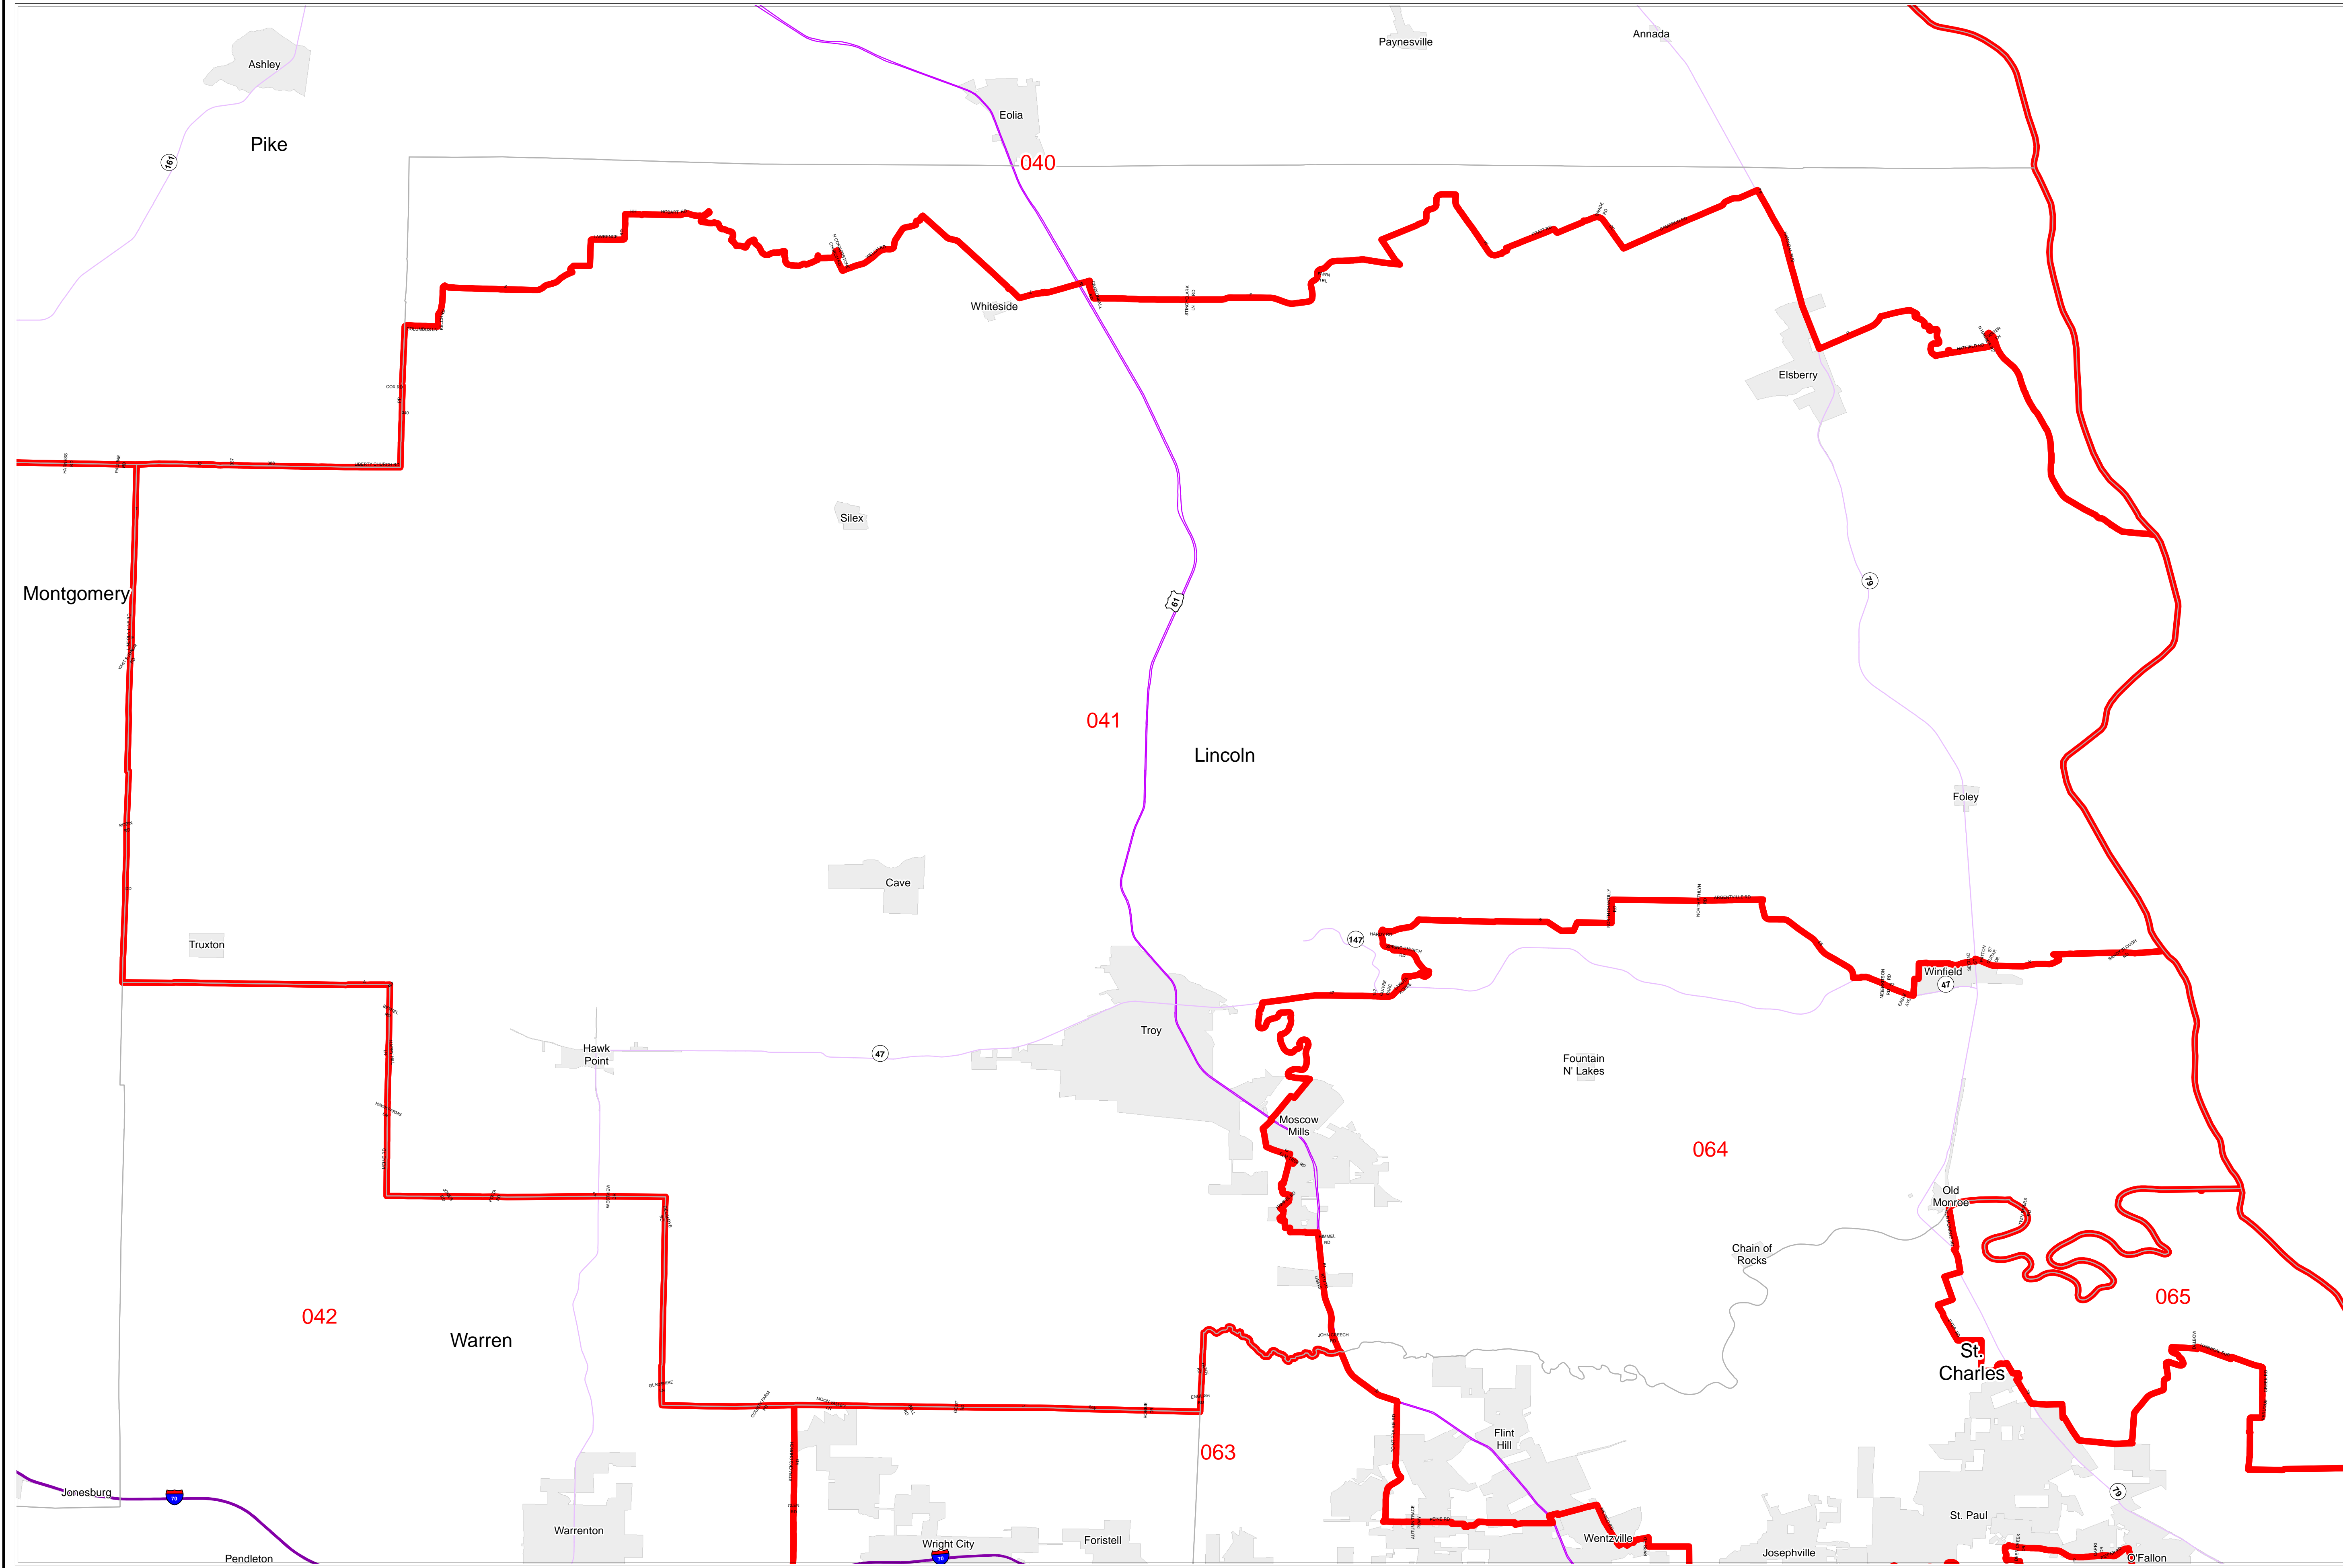

House Apportionment Plan 2011

Missouri Appellate Apportionment Commission